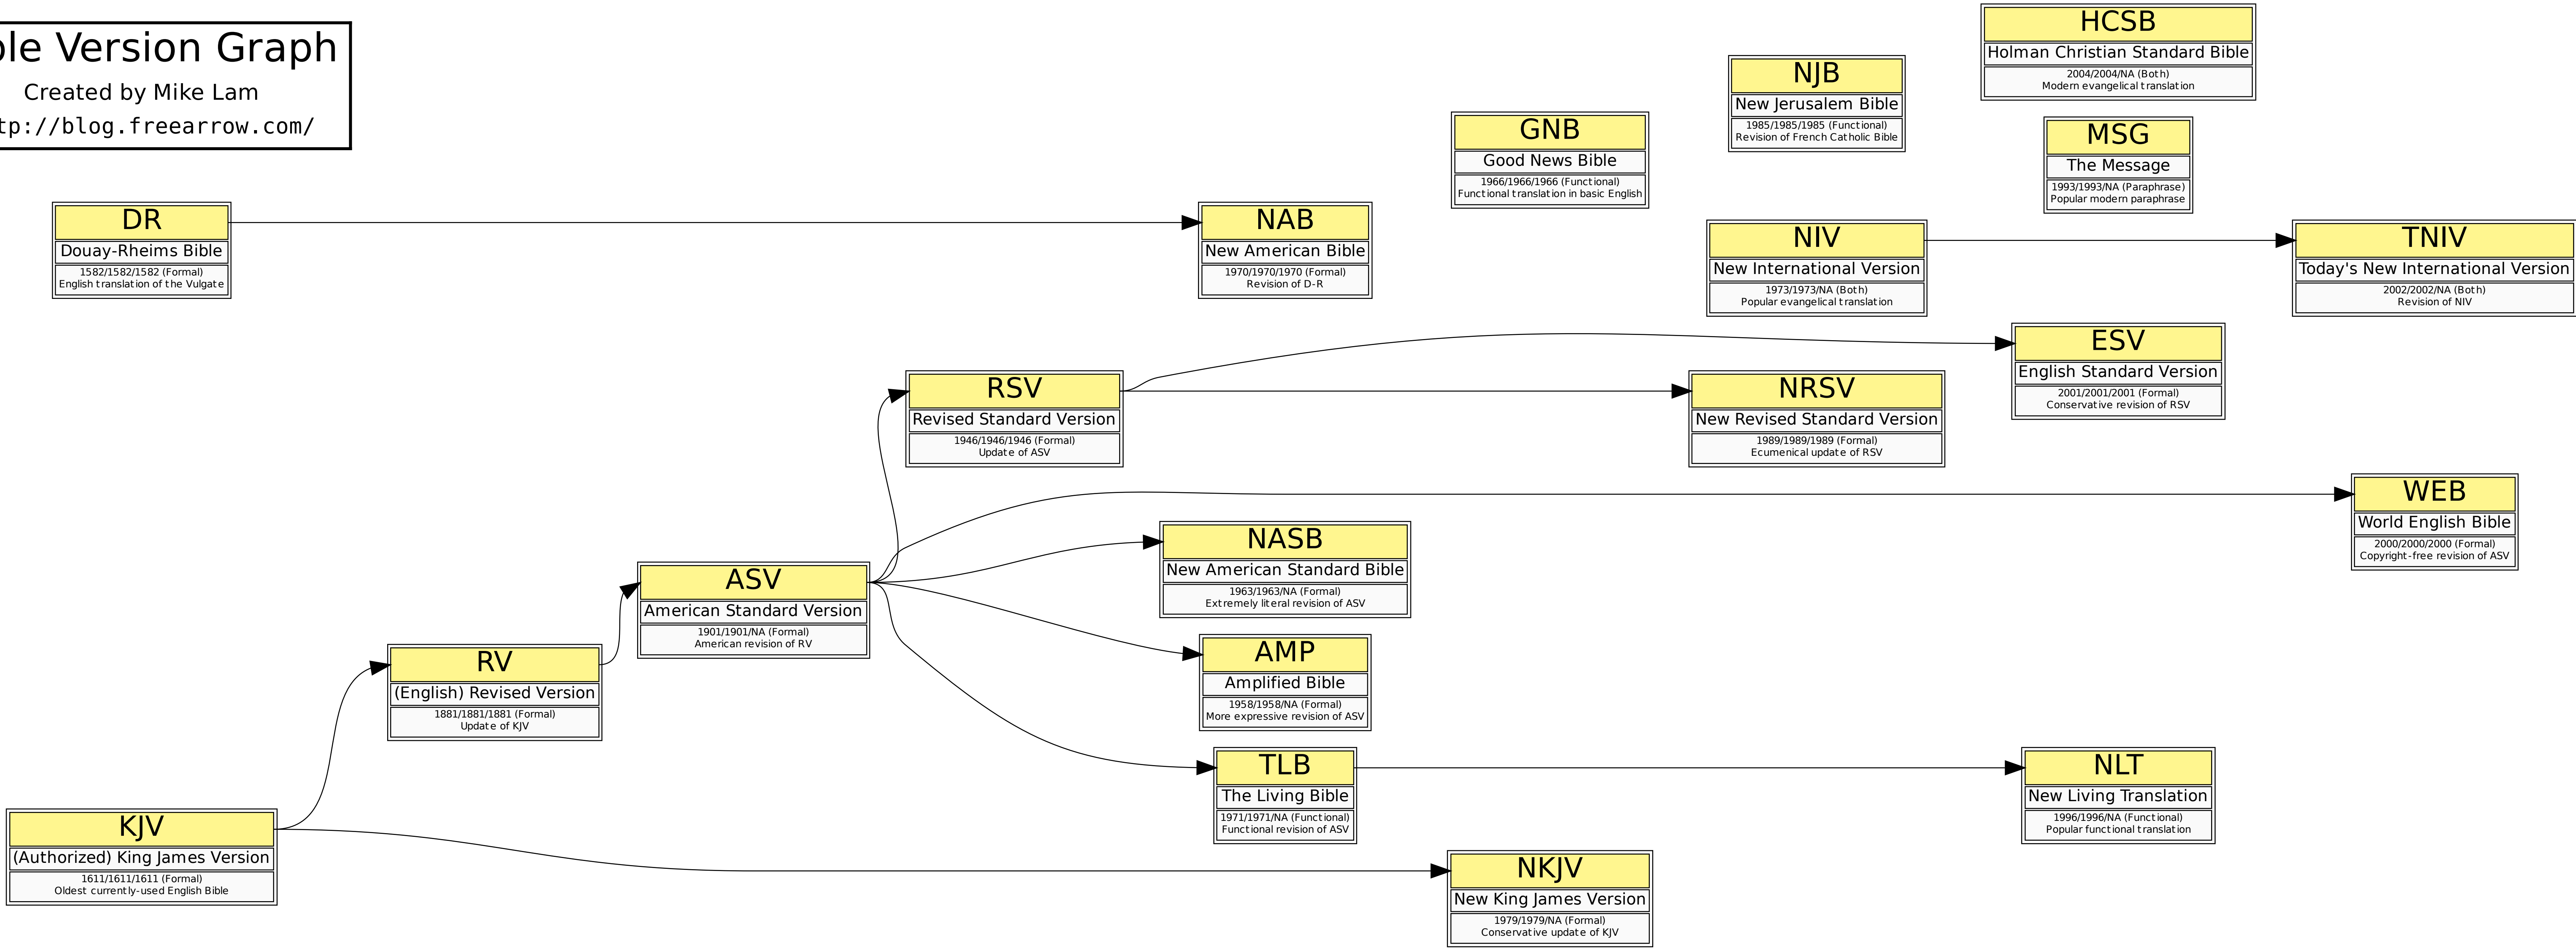

1610 → 1890 → 1900 → 1950 → 1970 → 1980 → 1990 → 2000 → 2010

Bible Version Graph
 Created by Mike Lam
<http://blog.freearrow.com/>

DR
 Douay-Rheims Bible
 1582/1582/1582 (Formal)
 English translation of the Vulgate

NAB
 New American Bible
 1970/1970/1970 (Formal)
 Revision of D-R

GNB
 Good News Bible
 1966/1966/1966 (Functional)
 Functional translation in basic English

NJB
 New Jerusalem Bible
 1985/1985/1985 (Functional)
 Revision of French Catholic Bible

TNIV
 Today's New International Version
 2002/2002/NA (Both)
 Revision of NIV

RSV
 Revised Standard Version
 1946/1946/1946 (Formal)
 Update of ASV

NRSV
 New Revised Standard Version
 1989/1989/1989 (Formal)
 Ecumenical update of RSV

TLB
 The Living Bible
 1971/1971/NA (Functional)
 Functional revision of ASV

NLT
 New Living Translation
 1996/1996/NA (Functional)
 Popular functional translation

KJV
 (Authorized) King James Version
 1611/1611/1611 (Formal)
 Oldest currently-used English Bible